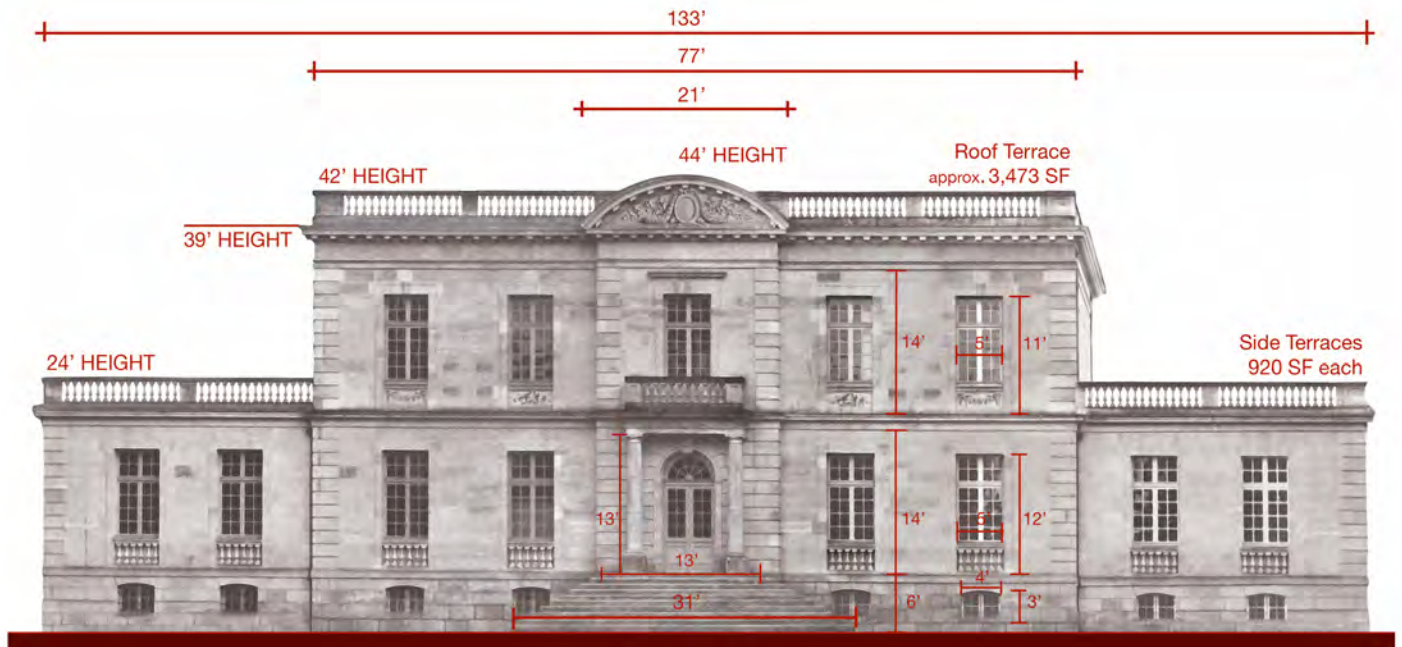

BORDEAUX CHATEAU - GARDEN FACADE

1326 M2

MEASUREMENTS IN METERS

14,281 SF

MEASUREMENTS IN FEET

BORDEAUX CHATEAU - ENTRY FACADE

1326 M2

MEASUREMENTS IN METERS

14,281 SF

MEASUREMENTS IN FEET