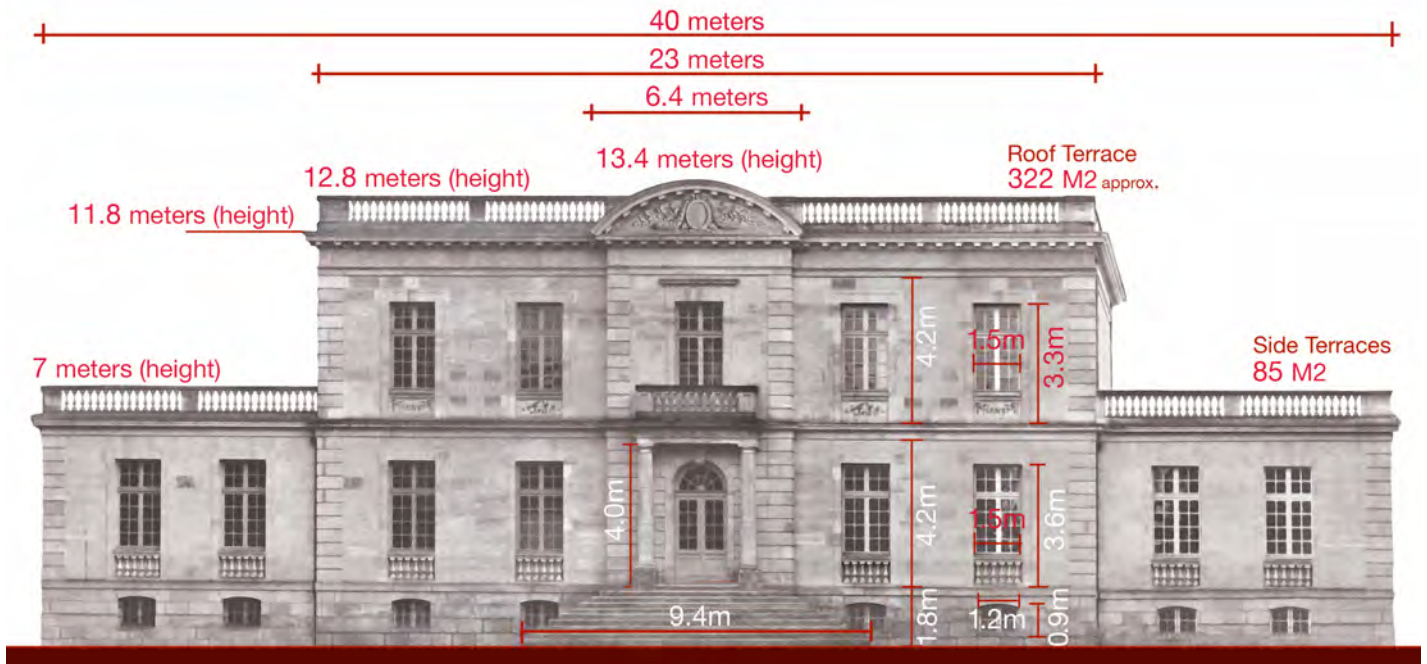

BORDEAUX CHATEAU - GARDEN FACADE

1326 M2

MEASUREMENTS IN METERS

14,281 SF

MEASUREMENTS IN FEET

BORDEAUX CHATEAU - ENTRY FACADE

1326 M2

MEASUREMENTS IN METERS

14,281 SF

MEASUREMENTS IN FEET