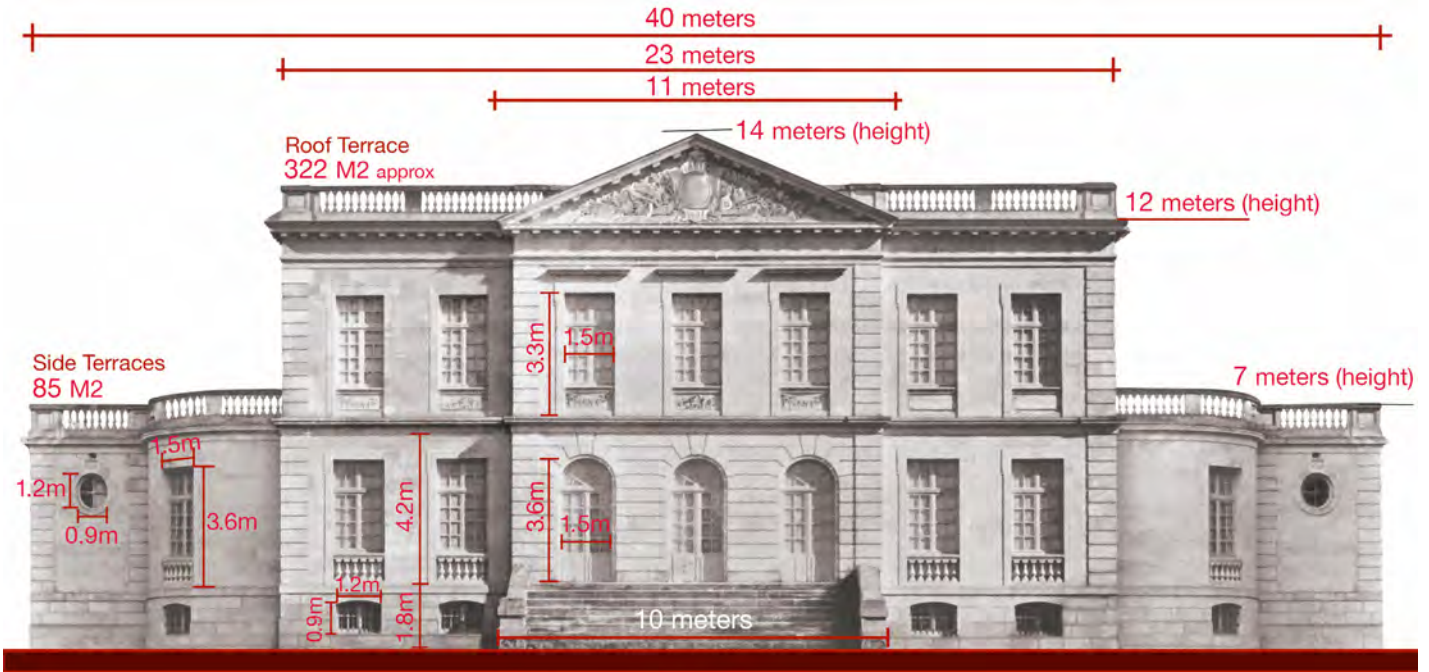

BORDEAUX CHATEAU - GARDEN FACADE

1326 M2

MEASUREMENTS IN METERS

14,281 SF

MEASUREMENTS IN FEET

BORDEAUX CHATEAU - ENTRY FACADE

1326 M2

MEASUREMENTS IN METERS

14,281 SF

MEASUREMENTS IN FEET