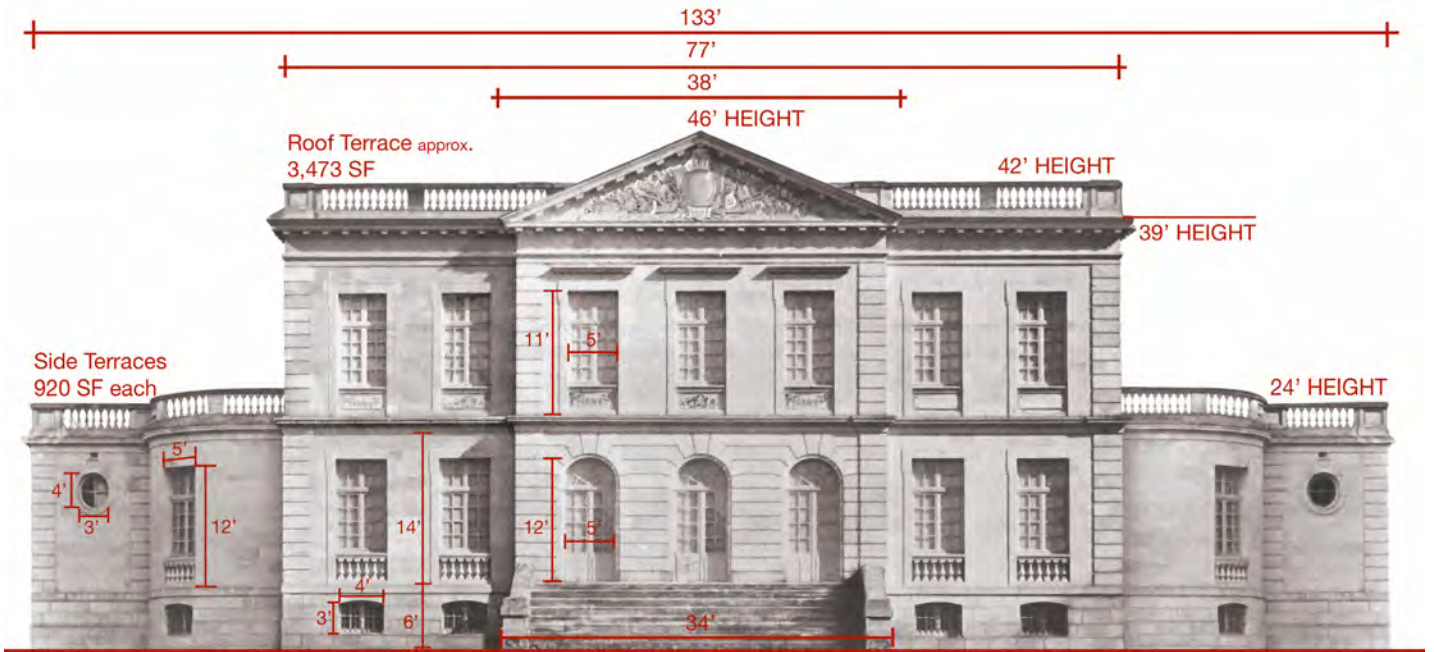

BORDEAUX CHATEAU - GARDEN FACADE

1326 M2

MEASUREMENTS IN METERS

14,281 SF

MEASUREMENTS IN FEET

BORDEAUX CHATEAU - ENTRY FACADE

1326 M2

MEASUREMENTS IN METERS

14,281 SF

MEASUREMENTS IN FEET